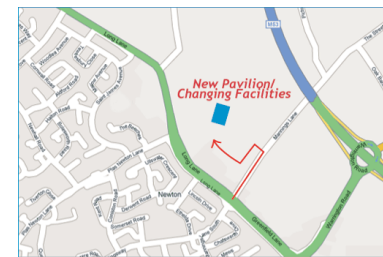

Training

At Upton Recreation Centre, Plas Newton Lane, Chester

Mens	Tuesday – 19:45-21:45
Ladies	Wednesday – 18:45-20:45
Juniors – U11's	Sunday – 10:00-11:15
Juniors – 11-15 Yrs	Sunday - 11:15-12:30

www.chesterhc.co.uk