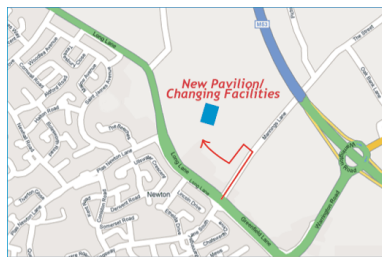

Training

At Upton Recreation Centre, Plas Newton Lane, Chester

Mens	Tuesday – 19:45-21:45
Ladies	Wednesday – 18:45-20:45
Juniors – U11's	Sunday – 10:00-11:15
Juniors – 11-15 Yrs	Sunday - 11:15-12:30

www.chesterhc.co.uk